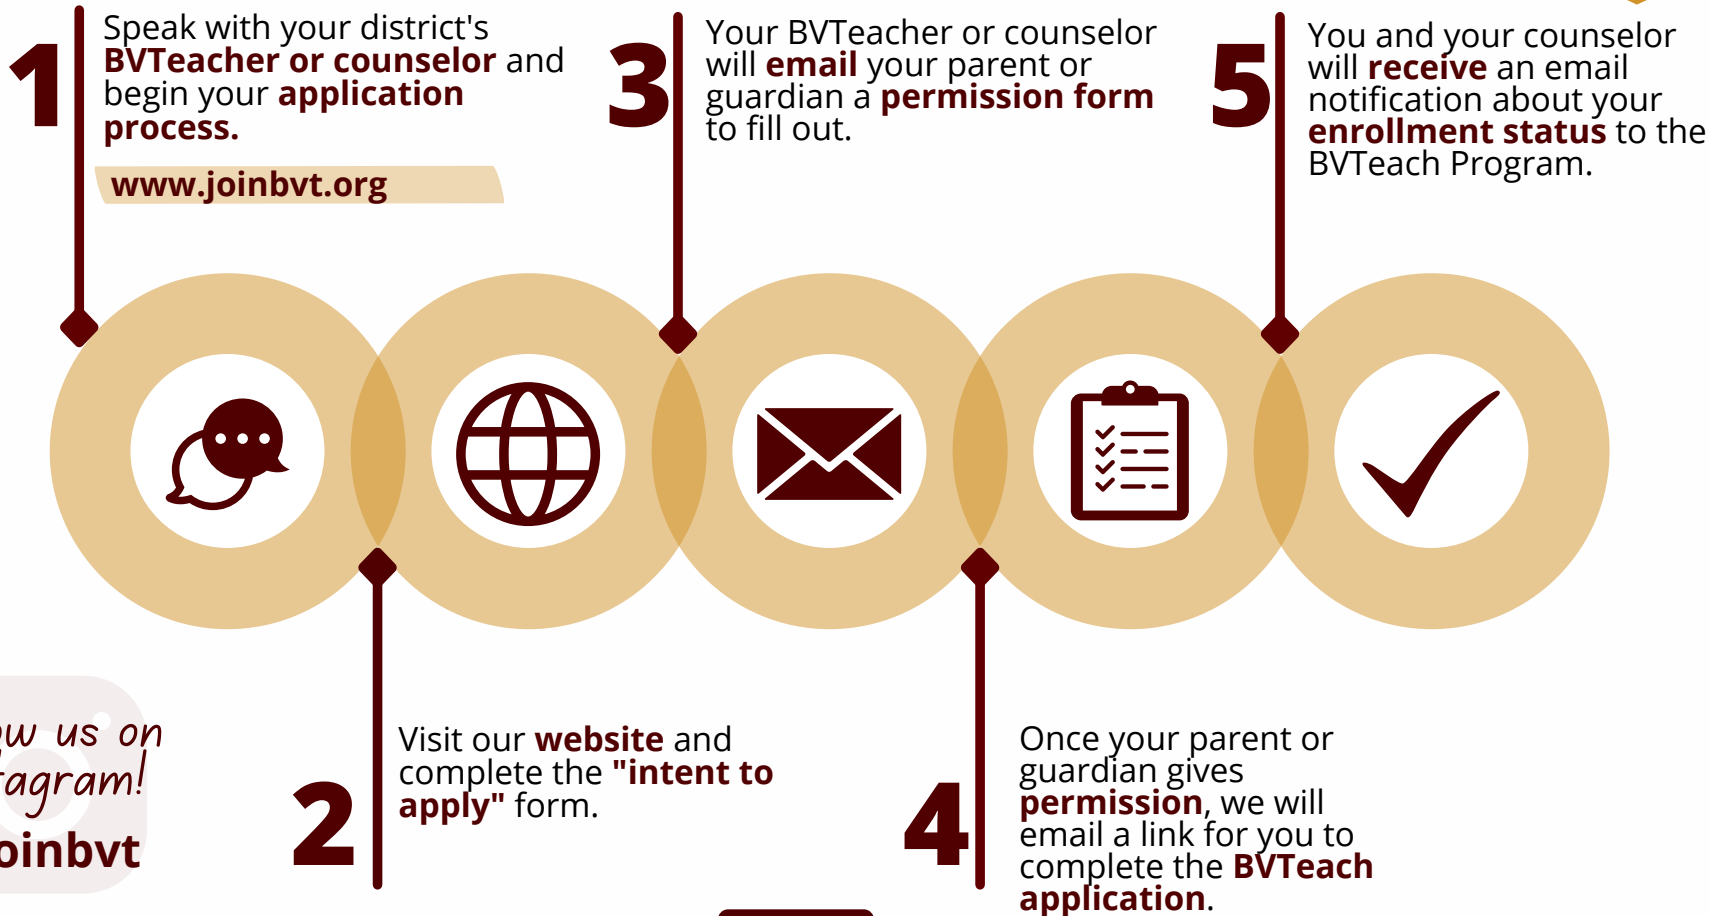

# Student Application Process Phase I

TEXAS A&M UNIVERSITY

BVTeach

Follow us on  
instagram!  
[@joinbvt](https://www.instagram.com/joinbvt)

Fill our "intent to  
apply" form out!

Funded by the Greater  
Texas Foundation

*The college and career destination for education and training.*