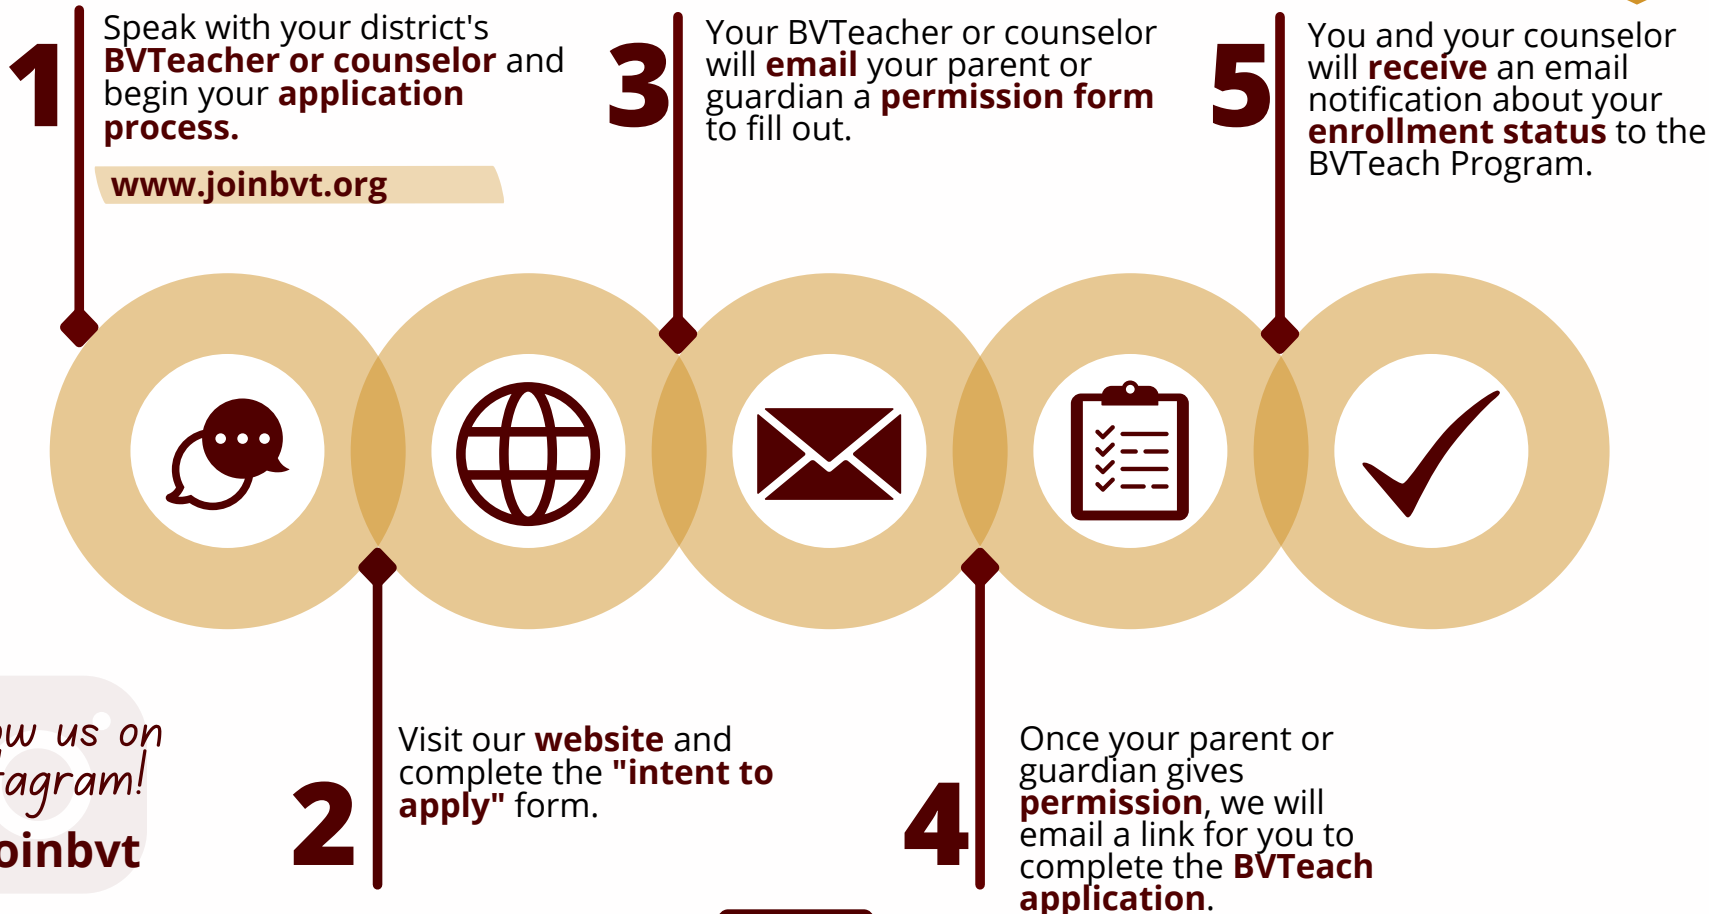

# Student Application Process Phase I

TEXAS A&M UNIVERSITY

BVTeach

Follow us on  
instagram!  
[@joinbvt](https://www.instagram.com/joinbvt)

Fill our "intent to  
apply" form out!

Funded by the Greater  
Texas Foundation

*The college and career destination for teacher education.*