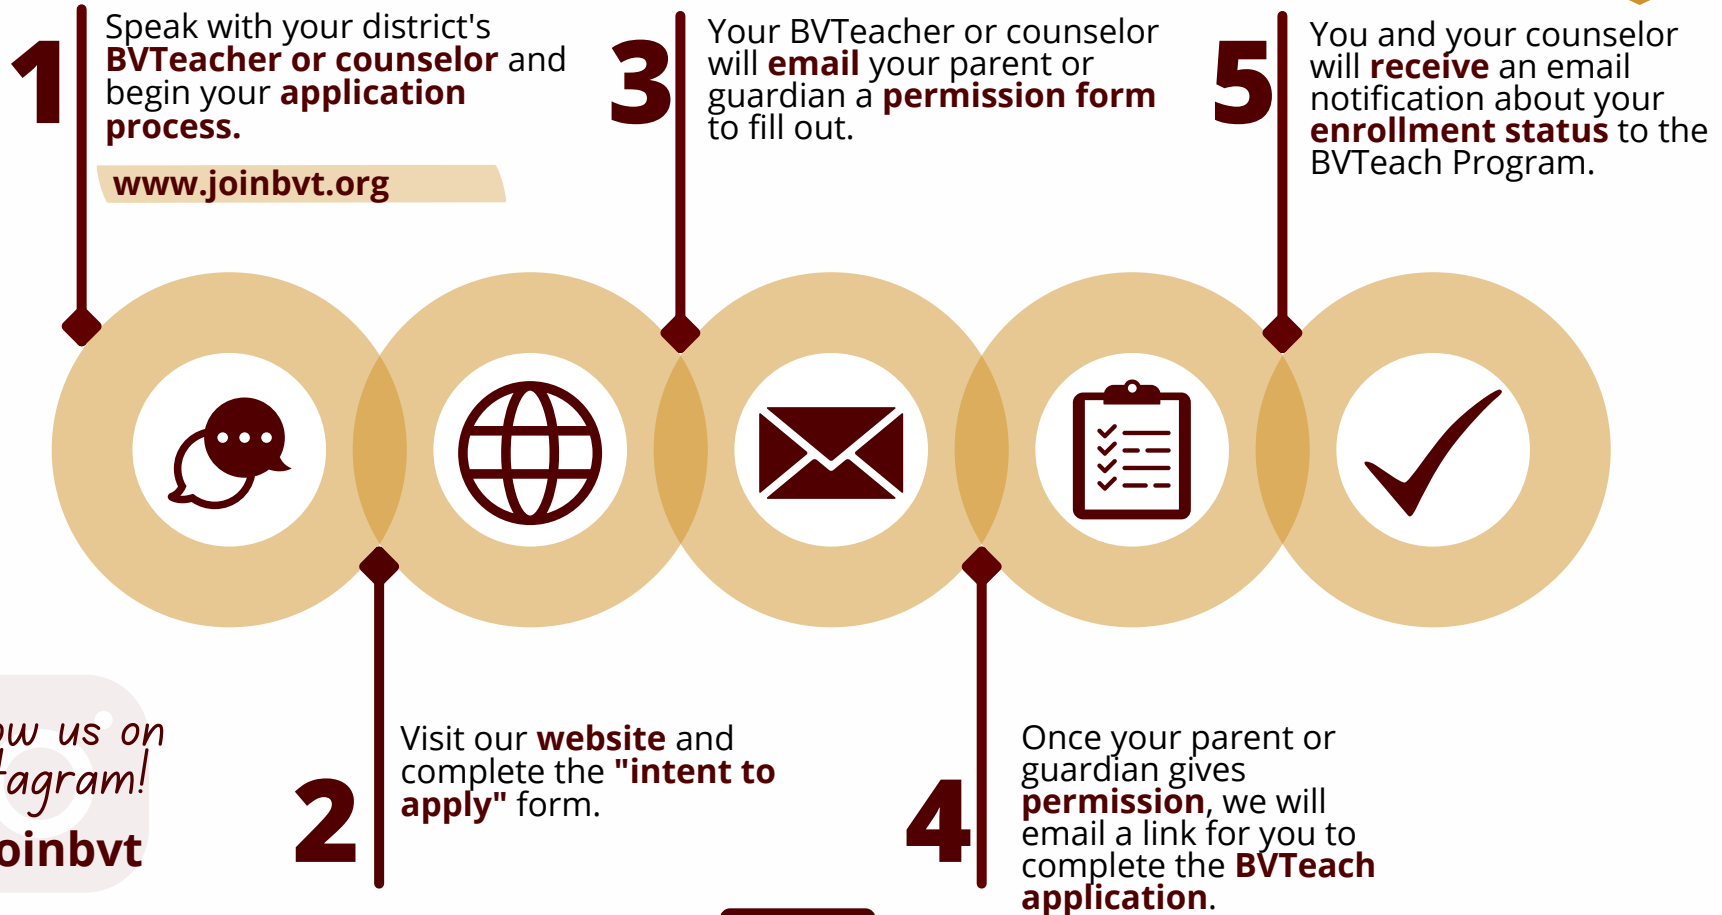

Student Application Process Track 1, Phase I

TEXAS A&M UNIVERSITY
BVTeach

Follow us on
instagram!
[@joinbvt](https://www.instagram.com/joinbvt)

Fill our "intent to
apply" form out!

Funded by the Greater
Texas Foundation

The college and career destination for teaching and training.